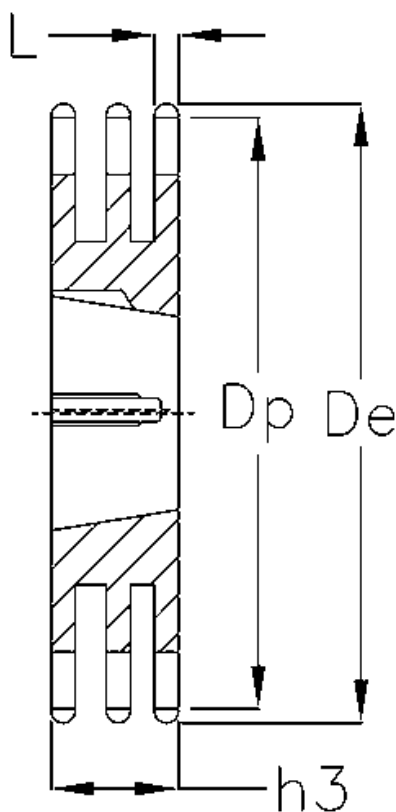

Article number: 616033003023

Description: Taperbored sprocket 06 B-3 Z=23 triplex
for bushing 1210

Measures

Bush = 1210
C = 1
Chain = -
Chain size = 3/8" x 7/32"
De = 73.5
Dp = 69.95
H = 25.6
h3 = 25.6

Material = Stål
Number of teeth = 23